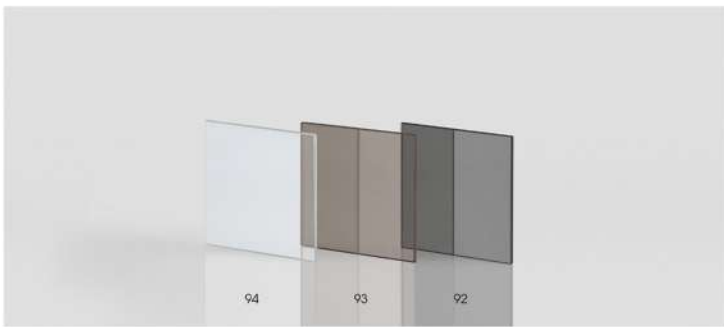

Sliding Glass Door
Profile

Sliding Glass Door
Detail

Sliding Glass Door
Full Frame

Sliding Glass Door
Profile

Build your geometry

Make your combination through horizontal profiles
knitting the grid with the glass of your choice.

SL11 / Silver
Aluminium lock

SL10
Aluminium lock

Prima Jambo
Aluminium Handle

SH100
Aluminium hinge

Transparent
Clear Glass

Mirrored
Glass

Glossy back painted
Glass

Satinized back painted
Glass