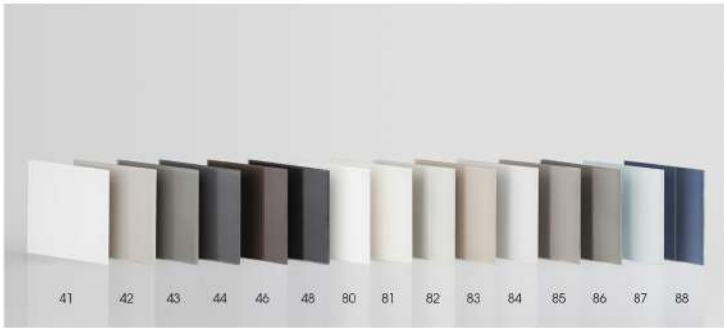

Sliding Glass Door
Profile

Sliding Glass Door
Detail

Sliding Glass Door
Full Frame

Sliding Glass Door
Profile

Build your geometry

Make your combination through horizontal profiles
knitting the grid with the glass of your choice.

SL11 / Silver
Aluminium lock

SL10
Aluminium lock

Prima Jambo
Aluminium Handle

SH100
Aluminium hinge

Transparent
Clear Glass

Mirrored
Glass

Glossy back painted
Glass

Satinized back painted
Glass