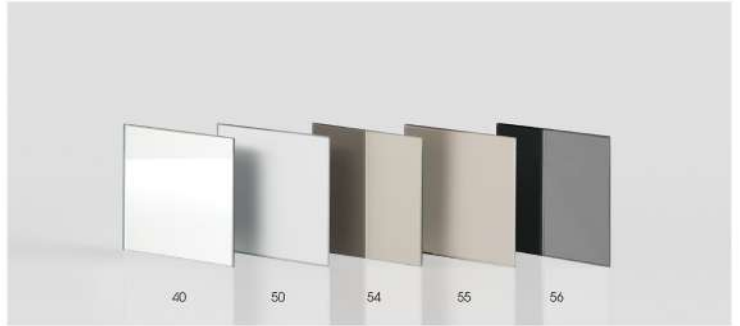

Sliding Glass Door
Profile

Sliding Glass Door
Detail

Sliding Glass Door
Full Frame

Sliding Glass Door
Profile

Build your geometry

Make your combination through horizontal profiles
knitting the grid with the glass of your choice.

SL11 / Silver
Aluminium lock

SL10
Aluminium lock

Prima Jambo
Aluminium Handle

SH100
Aluminium hinge

Transparent
Clear Glass

Mirrored
Glass

Glossy back painted
Glass

Satinized back painted
Glass