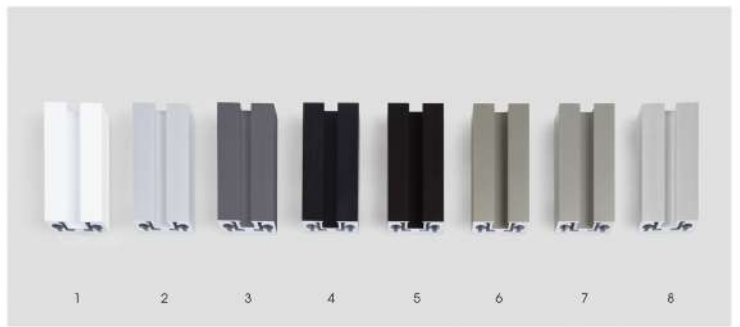

Aluminium
Frame