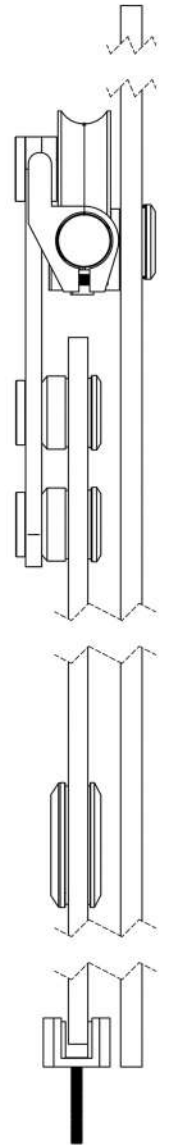

Piana
Handle

Prima Jambo
Glass Door

Pivot glass door system suitable for stores and interior design.

Prima
Glass Door

Prima Line
Glass Door

Tima
Glass Door

Tima
Glass Door

Tima
Profile

**Because
We love
to DESIGN
for you.**

Patch Fitting
Glass Door

Patch Fitting
Details

Patch Fitting
Door Lock

Spider
Sliding Glass Door

Restroom
Busy Sign Lock

Restroom
Glass Doors

Dima frameless glass door can be used in this system.

Restroom
Glass Doors

Restroom
Busy Sign Lock

در سیستم درب شیشه ای سرویس بهداشتی میتوان از درب شیشه ای دیما استفاده نمود.

Sauna
Glass Door

Welcome the transparency

Sauna
Glass Door

Sauna
Wooden Handle

Sliding Glass Door
Frameless

Sliding Glass Door
Profile

Sliding Glass Door
Detail

Sliding Glass Door
Full Frame

Sliding Glass Door
Profile

Build your geometry

Make your combination through horizontal profiles
knitting the grid with the glass of your choice.