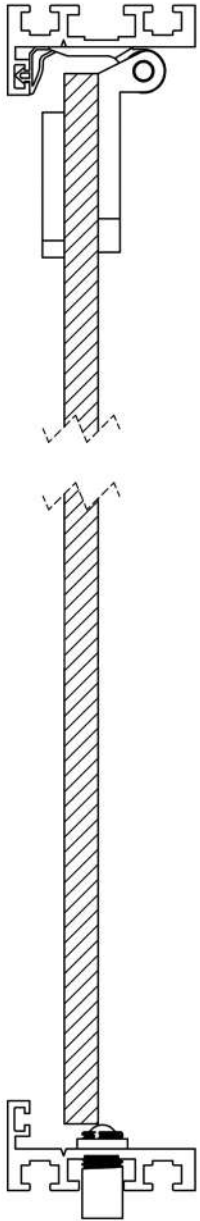

Dima
Details