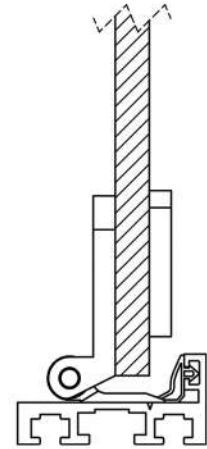

Restroom
Busy Sign Lock

در سیستم درب شیشه ای سرویس بهداشتی میتوان از درب شیشه ای دیما استفاده نمود.